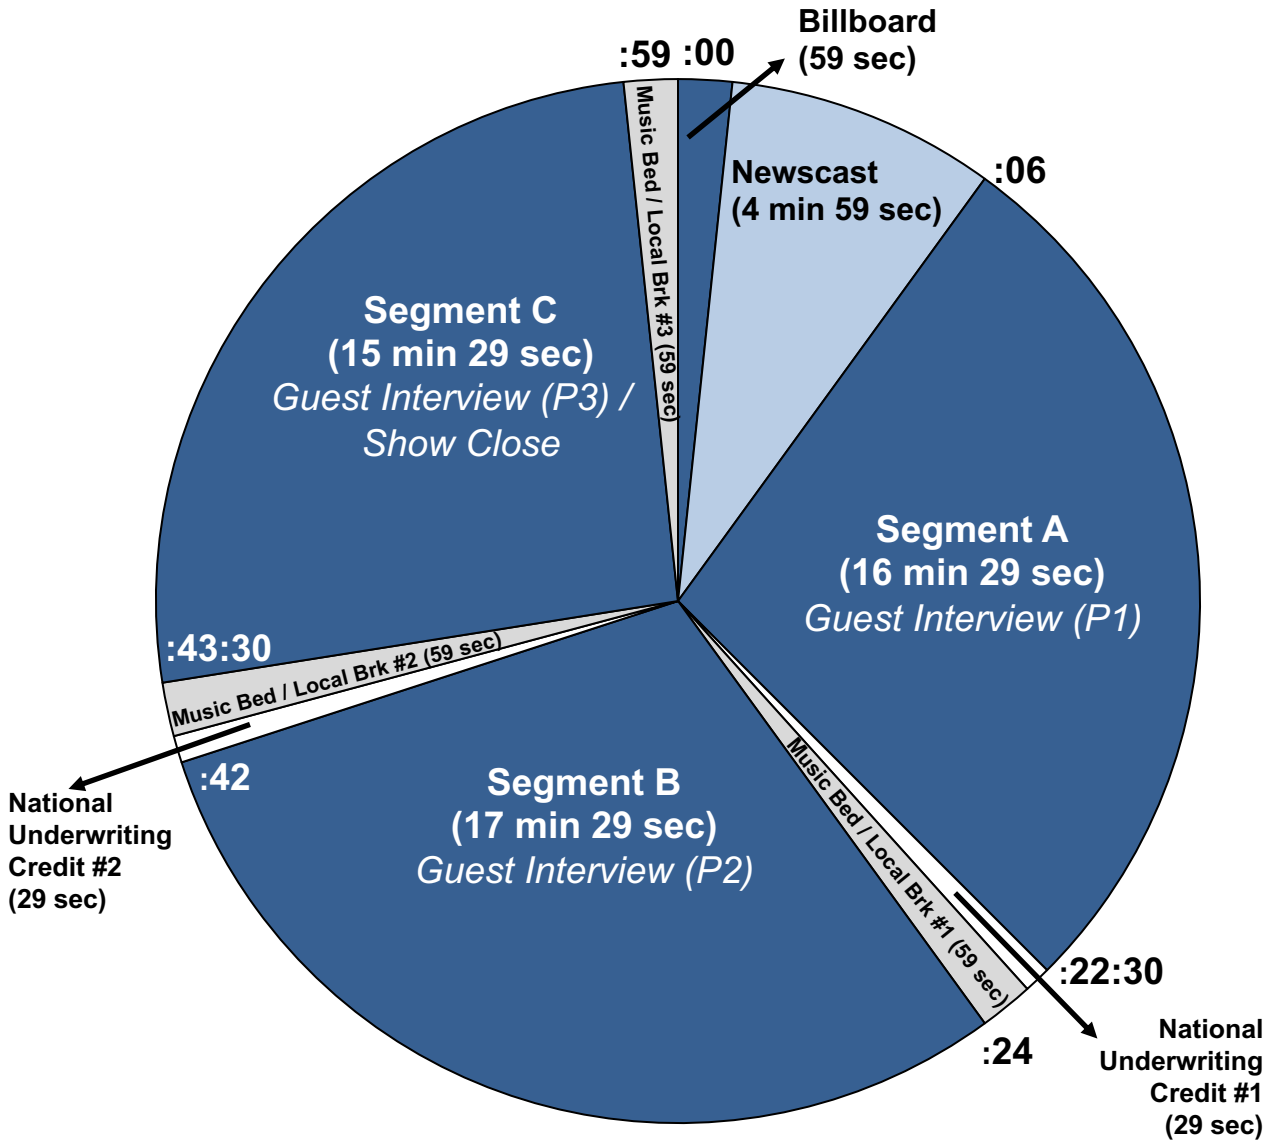

SOUL STAR LIVE® SHOW CLOCK (NATIONAL & WEEKEND EDITION)

Available via Pacifica Audioport and Public Radio Exchange (PRX). Search for "Soul Star Live".

Billboard (59 sec) = 00:00 – 00:59
 TOH Newscast (4 min 59 sec) = 01:00 – 05:59
 Segment A (16 min 29 sec) = 06:00 – 22:29
 National Underwriting Credit #1 (29 sec) = 22:30 – 22:59
 Music Bed / Local Break #1 (59 sec) = 23:00 – 23:59
 Segment B (17 min 59 sec) = 24:00 – 41:59
 National Underwriting Credit #2 (29 sec) = 42:00 – 42:29
 Music Bed / Local Break #2 (59 sec) = 42:30 – 43:29
 Segment C (15 min 29 sec) = 43:30 – 58:59
 Music Bed / Local Break #3 (59 sec) = 59:00 – 59:59