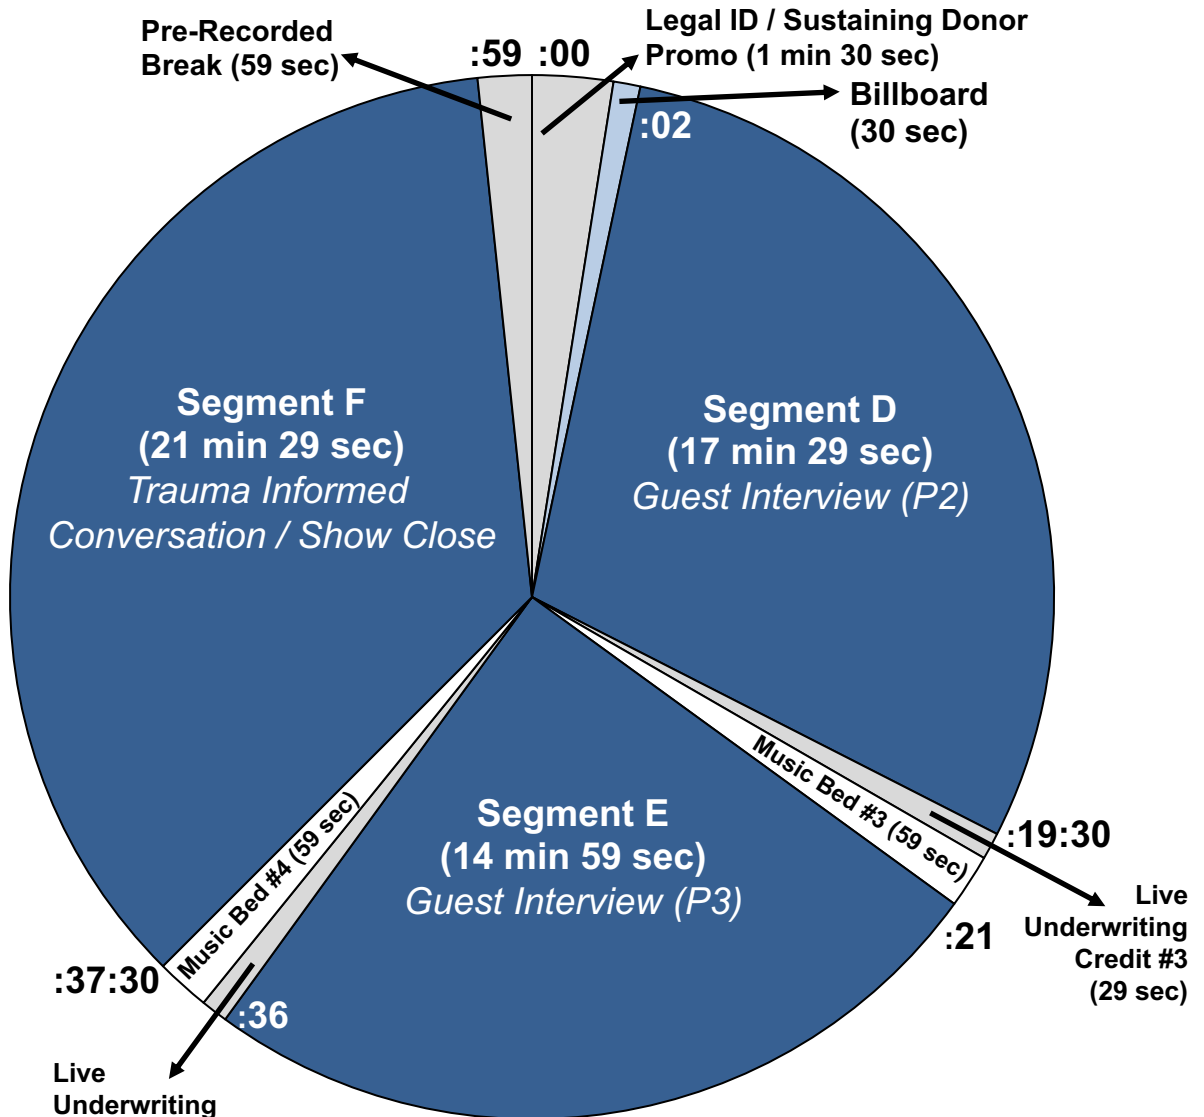

SOUL STAR LIVE® SHOW CLOCK (LIVE EDITION - HOUR 1 – 10AM MST)

Legal ID / Sustaining Donor Promo (1 min 29 sec) = 00:00 – 01:29
Billboard (29 sec) = 01:30 – 01:59
 TOH Newscast (4 min 59 sec) = 02:00 – 06:59
Segment A (12 min 29 sec) = 07:00 – 19:29
Live Underwriting Credit #1 (29 sec) = 19:30 – 19:59
 Music Bed #1 (59 sec) = 20:00 – 20:59
Segment B (18 min 29 sec) = 21:00 – 39:29
Live Underwriting Credit #2 (29 sec) = 39:30 – 39:59
 Music Bed #2 (59 sec) = 40:00 – 40:59
Segment C (16 min 29 sec) = 41:00 – 57:29
 Pre-Recorded Break (1 min 29 sec) = 57:30 – 59:59

Effective: 1/1/2023

SOUL STAR LIVE® SHOW CLOCK (LIVE EDITION - HOUR 2 – 11AM MST)

- Legal ID / Sustaining Donor Promo (1 min 29 sec) = 00:00 – 01:29
- Billboard (29 sec) = 01:30 – 01:59
- Segment D (17 min 29 sec) = 02:00 – 19:29
- Live Underwriting Credit #3 (29 sec) = 19:30 – 19:59
- Music Bed #3 (59 sec) = 20:00 – 20:59
- Segment E (14 min 59 sec) = 21:00 – 35:59
- Live Underwriting Credit #4 (29 sec) = 36:00 – 36:29
- Music Break #4 (59 sec) = 36:30 – 37:29
- Segment F (21 min 29 sec) = 37:30 – 58:59
- Pre-Recorded Break (59 sec) = 59:00 – 59:59