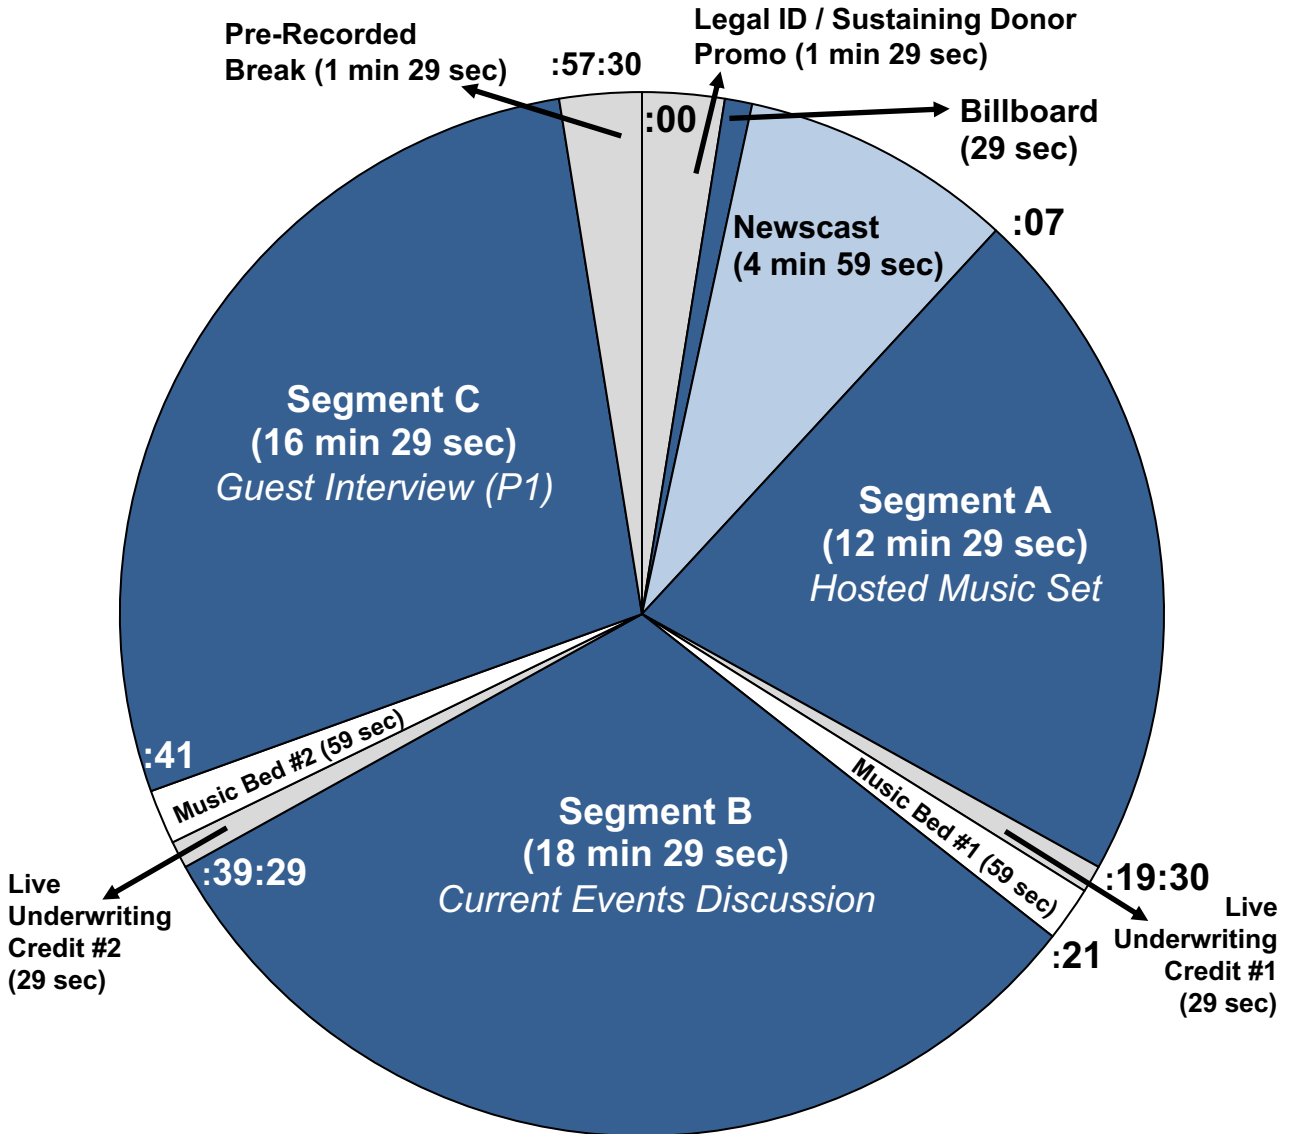

SOUL STAR LIVE® SHOW CLOCK (LIVE EDITION - HOUR 1 – 10AM MST)

Legal ID / Sustaining Donor Promo (1 min 29 sec) = 00:00 – 01:29
Billboard (29 sec) = 01:30 – 01:59
 TOH Newscast (4 min 59 sec) = 02:00 – 06:59
Segment A (12 min 29 sec) = 07:00 – 19:29
Live Underwriting Credit #1 (29 sec) = 19:30 – 19:59
 Music Bed #1 (59 sec) = 20:00 – 20:59
Segment B (18 min 29 sec) = 21:00 – 39:29
Live Underwriting Credit #2 (29 sec) = 39:30 – 39:59
 Music Bed #2 (59 sec) = 40:00 – 40:59
Segment C (16 min 29 sec) = 41:00 – 57:29
 Pre-Recorded Break (1 min 29 sec) = 57:30 – 59:59

Effective: 1/1/2023

SOUL STAR LIVE® SHOW CLOCK (LIVE EDITION - HOUR 2 – 11AM MST)

- Legal ID / Sustaining Donor Promo (1 min 29 sec) = 00:00 – 01:29
- Billboard (29 sec) = 01:30 – 01:59
- Segment D (17 min 29 sec) = 02:00 – 19:29
- Live Underwriting Credit #3 (29 sec) = 19:30 – 19:59
- Music Bed #3 (59 sec) = 20:00 – 20:59
- Segment E (14 min 59 sec) = 21:00 – 35:59
- Live Underwriting Credit #4 (29 sec) = 36:00 – 36:29
- Music Break #4 (59 sec) = 36:30 – 37:29
- Segment F (21 min 29 sec) = 37:30 – 58:59
- Pre-Recorded Break (59 sec) = 59:00 – 59:59