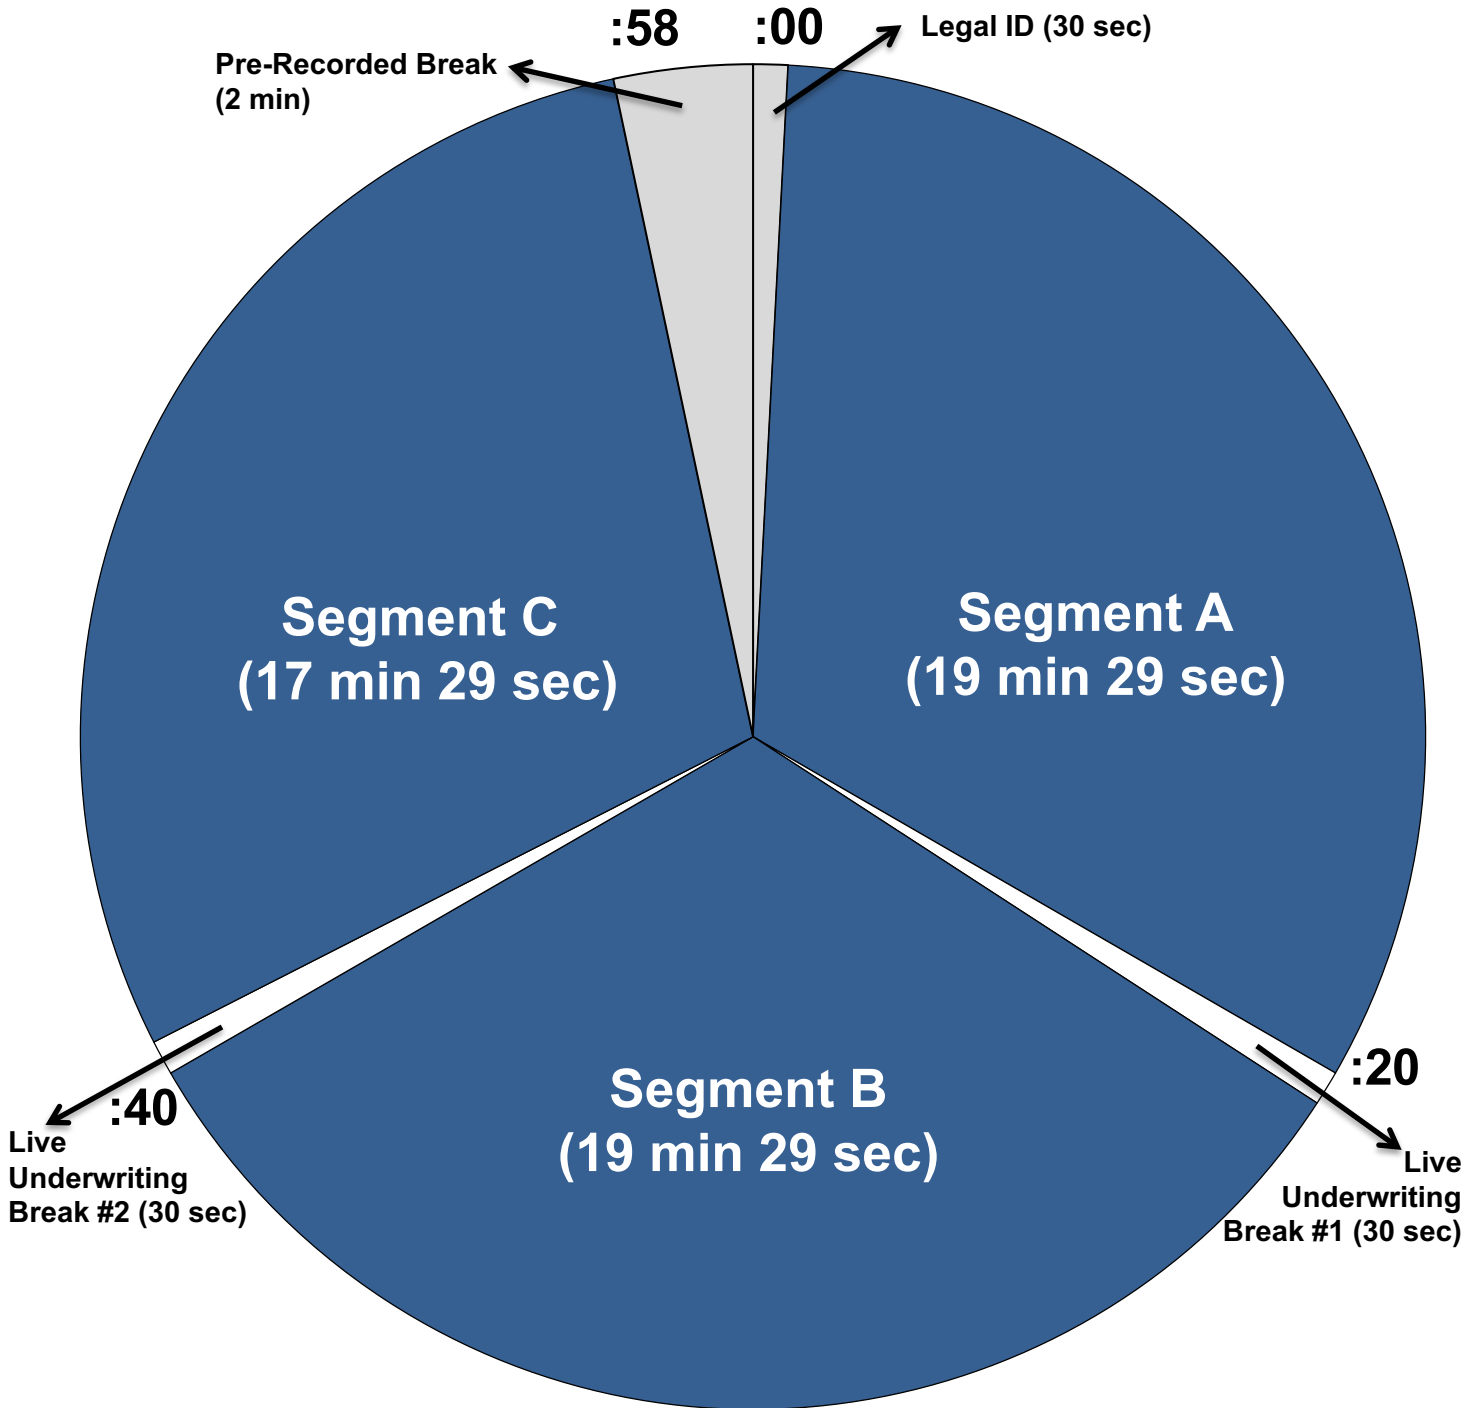

KRDP 60 MINUTE MUSIC SHOW CLOCK

Legal ID (30 sec) = 00:00 – 00:30
Segment A (19 min 29 sec) = 00:31 – 20:00
 Live Underwriting Break #1 (30 sec) = 20:01 – 20:30
Segment B (19 min 29 sec) = 20:31 – 40:00
 Live Underwriting Break #2 (30 sec) = 40:01 – 40:30
Segment C (17 min 29 sec) = 40:31 – 57:00
 Pre-Recorded Break (2 min) = 58:01 – 59:59