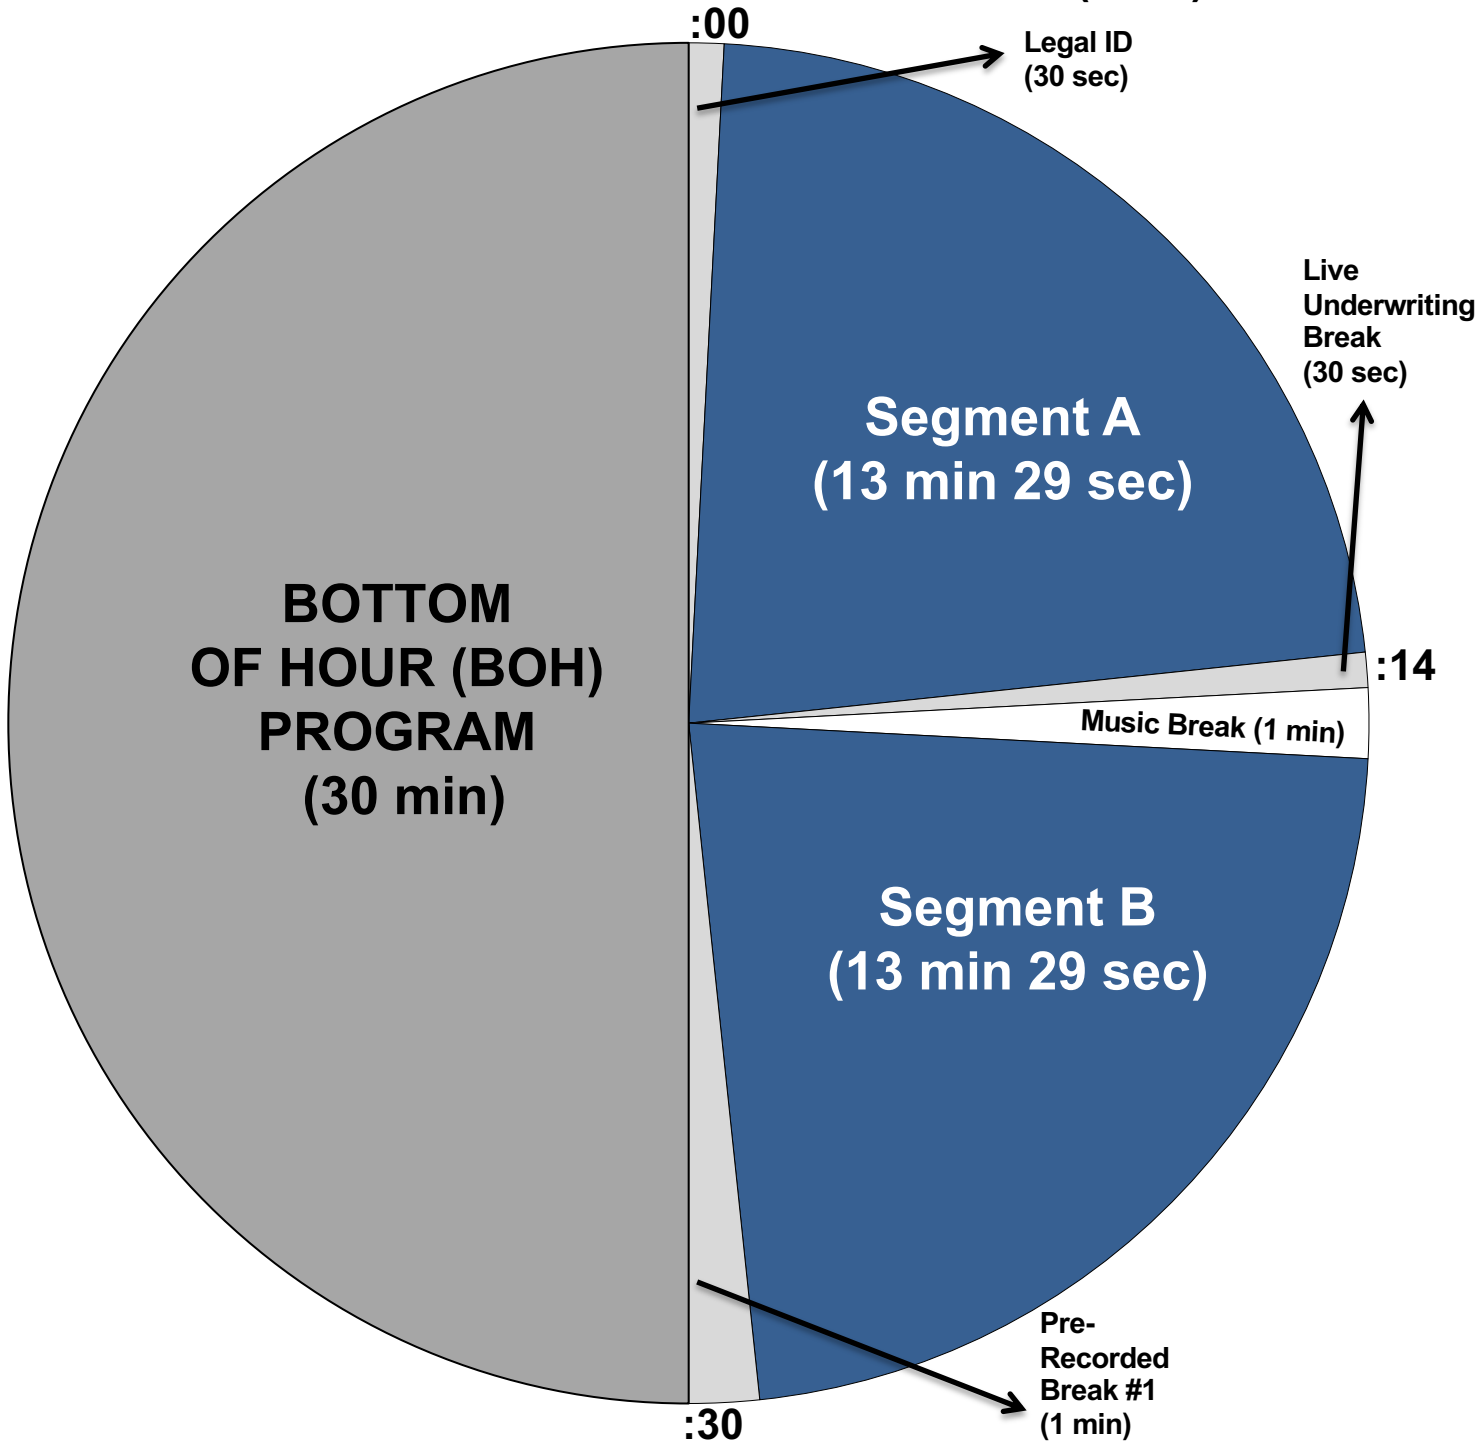

KRDP 30 MINUTE TALK SHOW CLOCK (TOH)

Legal ID (30 sec) = 00:00 – 00:30
Segment A (13 min 29 sec) = 00:30 – 14:00
 Live Underwriting Break (30 sec) = 14:01 – 14:30
 Music Break (1 min) = 14:31 – 15:30
Segment B (13 min 29 sec) = 15:31 – 29:00
 Pre-Recorded Break #1 (1 min) = 29:01 – 30:00
 BOTTOM OF HOUR PROGRAM (30 min) = 30:01 – 59:59