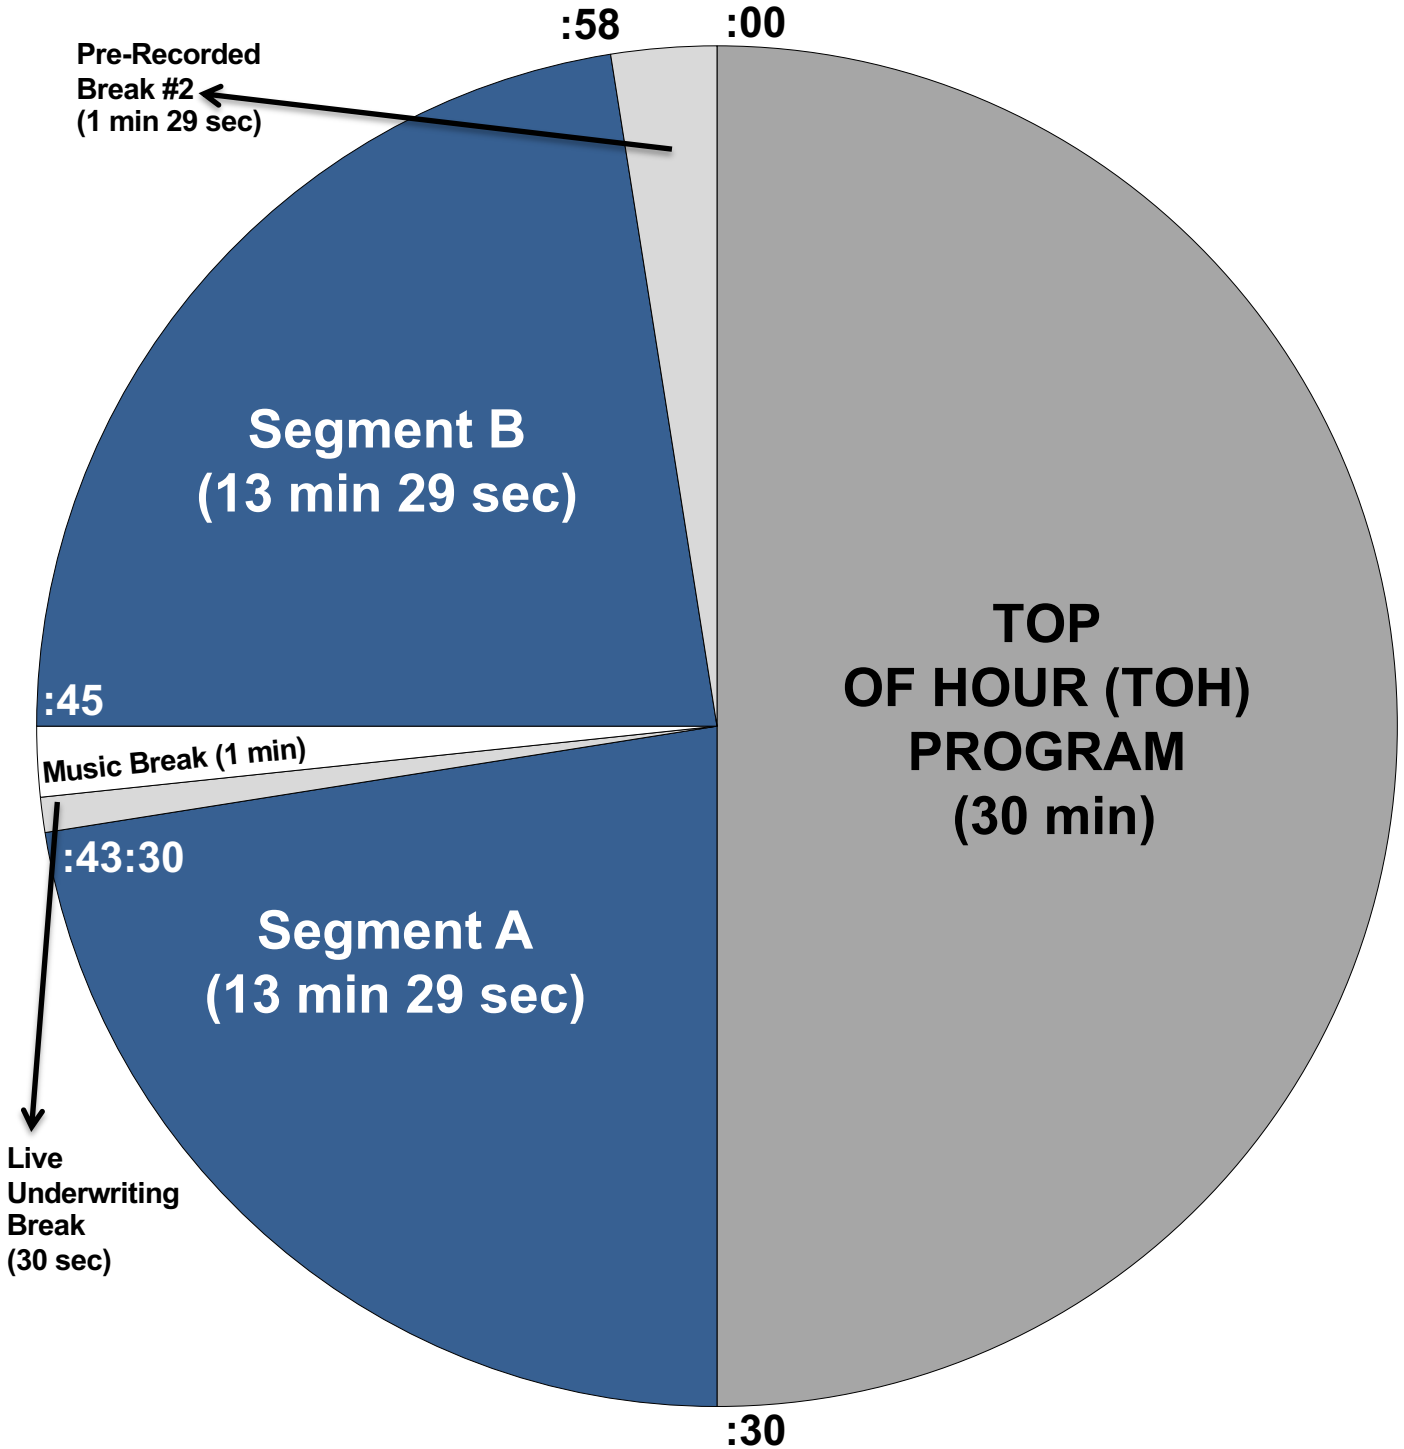

# KRDP 30 MINUTE TALK SHOW CLOCK (BOH)

TOP OF HOUR PROGRAM (30 min) = 00:00 – 30:00

**Segment A (13 min 29 sec) = 30:01 – 43:30**

Live Underwriting Break (30 sec) = 43:31 – 44:00

Music Break (1 min) = 44:01 – 45:00

**Segment B (13 min 29 sec) = 45:01 – 58:30**

Pre-Recorded Break #2 (1 min 29 sec) – 58:31 – 59:59

Effective: 8/30/2023